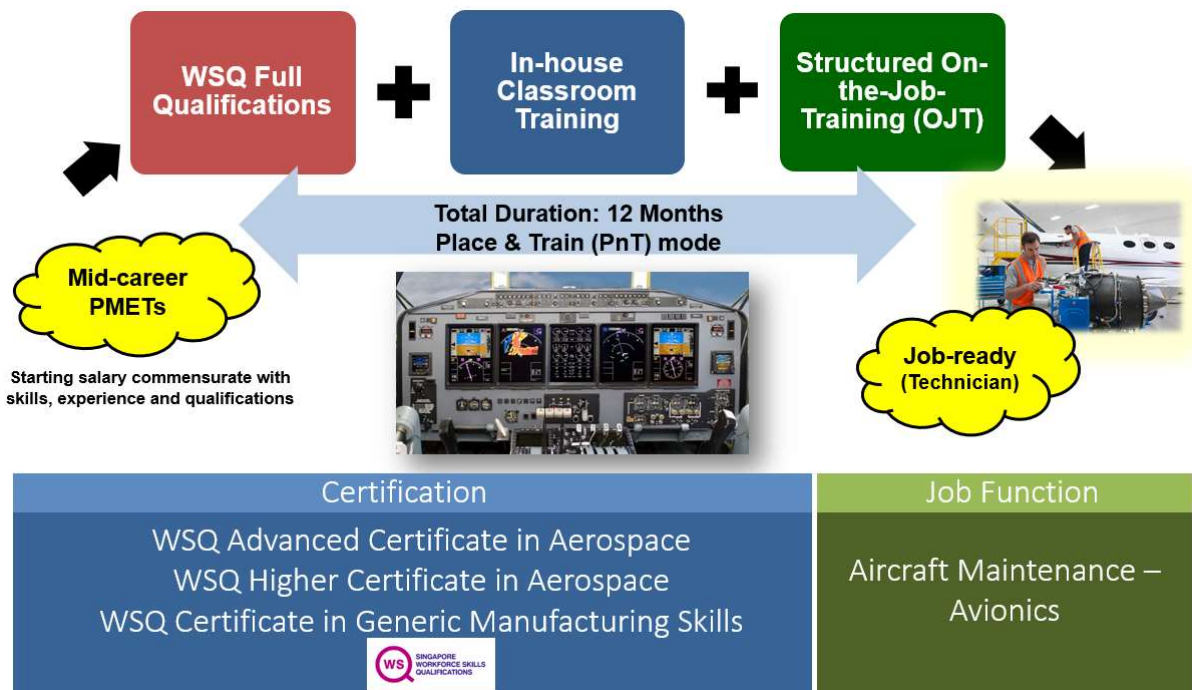

ARCHETYPES FOR AEROSPACE PCPS

1. Archetype for Aerospace Officer (NEW)

2. Archetype for Aerospace Executive (NEW)

3. Archetype for Aircraft Maintenance (Avionics) Technician

4. Archetype for Aircraft Maintenance (Mechanical) Technician