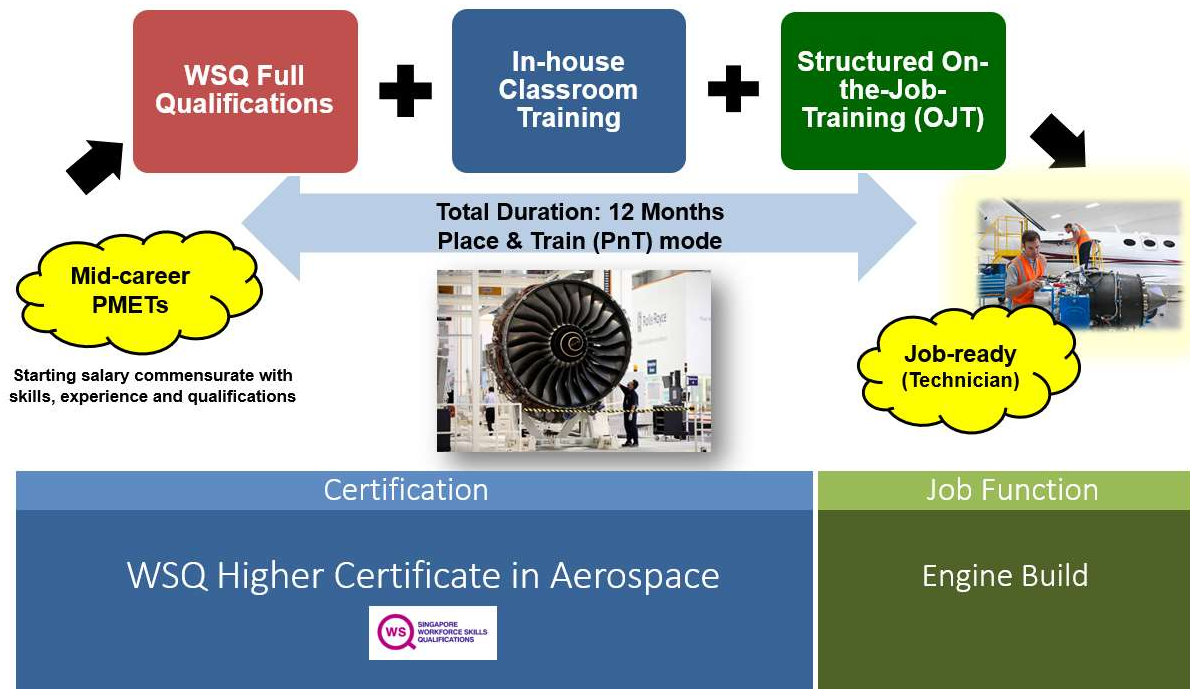

5. Archetype for Engine Build Technician