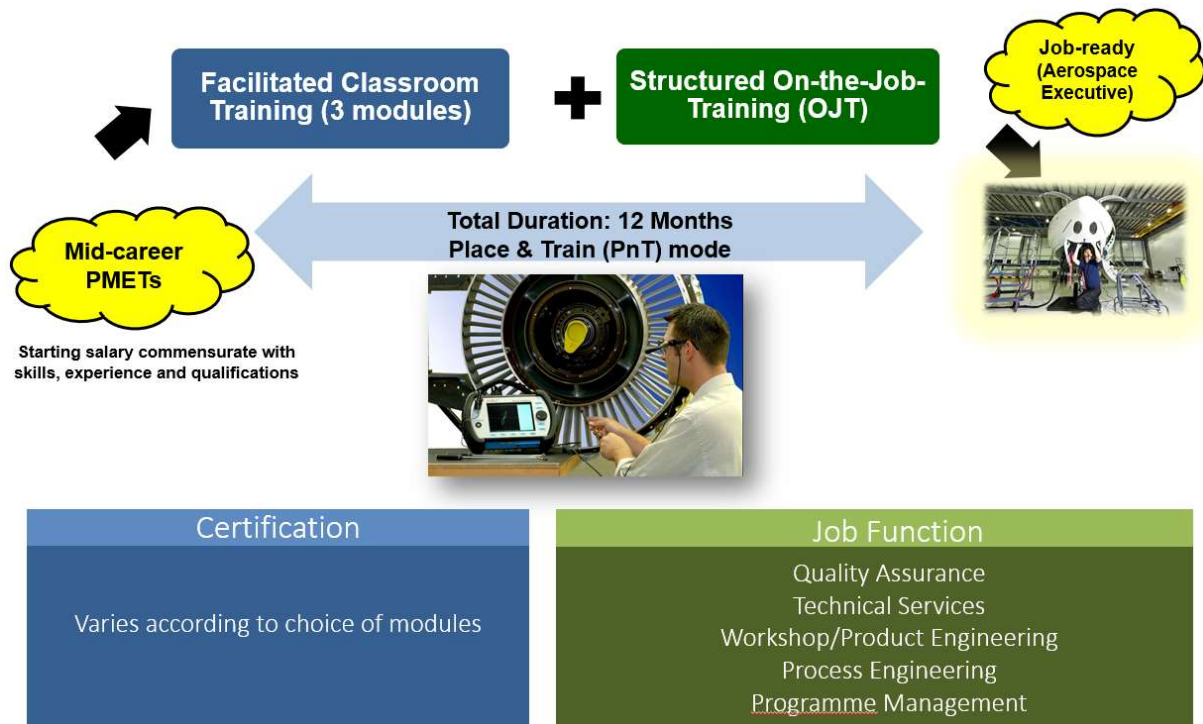

ARCHETYPES FOR AEROSPACE PCPS

1. Archetype for Aerospace Officer (NEW)

2. Archetype for Aerospace Executive (NEW)

3. Archetype for Aircraft Maintenance (Avionics) Technician

4. Archetype for Aircraft Maintenance (Mechanical) Technician